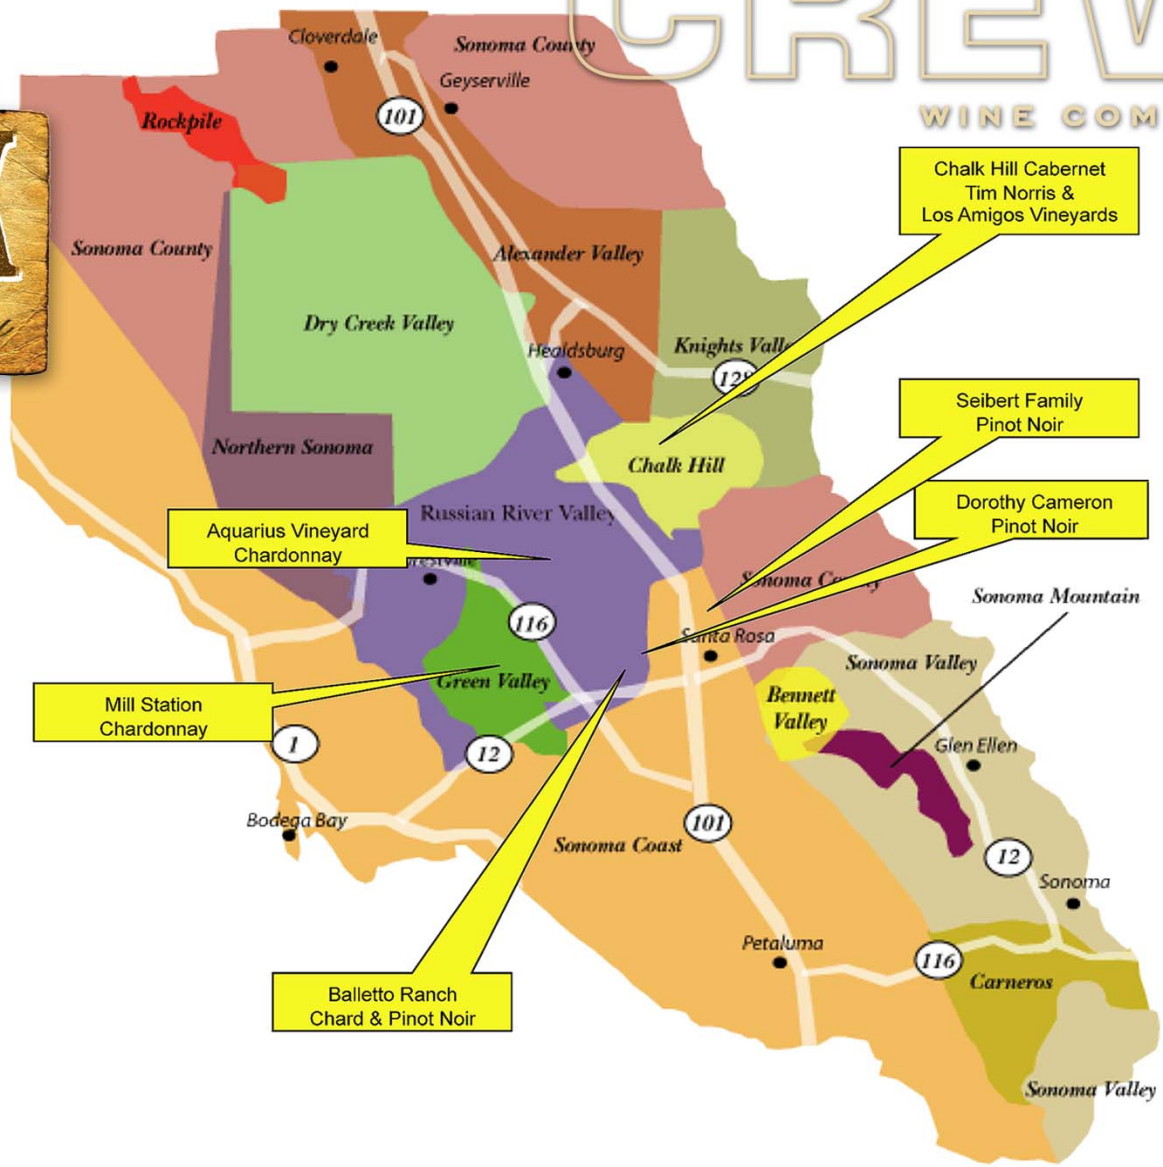

CREW

WINE COMPANY

KEY BRAND POINTS

Mossback is an old fashioned term for farmer. The Giguere family has a long history of farming and for the Mossback brand we have sought fruit from some of the most renowned farmers in the Russian River Valley. The name also conjures up images of the mossy rocks, tree trunks and end posts that are so prevalent in the cool Russian River Valley.

1. A VALUE PROPOSITION FROM THE RUSSIAN RIVER VALLEY
2. SMALL, SELECT VINEYARDS IN THE RUSSIAN RIVER VALLEY AND CHALK HILL APPELLATIONS – HIGHLIGHTED BY CHARDONNAY FROM DUTTON RANCH
3. CUTTING EDGE STYLE – LIGHTLY OAKED CHARDONNAY AND REFINED ELEGANT PINOT NOIR AND CABERNET SAUVIGNON
4. BRILLIANT WINEMAKER IN DAN CEDERQUIST WITH EXPERIENCE AT STAGS LEAP & DE LOACH

BLEND
94% RUSSIAN RIVER VALLEY PINOT NOIR
5% DUNNIGAN HILLS SYRAH
1% TANNAT
ALCOHOL: 13.9%
PRODUCTION: 975 CASES

CREW
WINE COMPANY

MOSSBACK
Russian River Valley

CREW

WINE COMPANY

MOSSBACK

Russian River Valley

CREW
WINE COMPANY

MOSSBACK
Russian River Valley